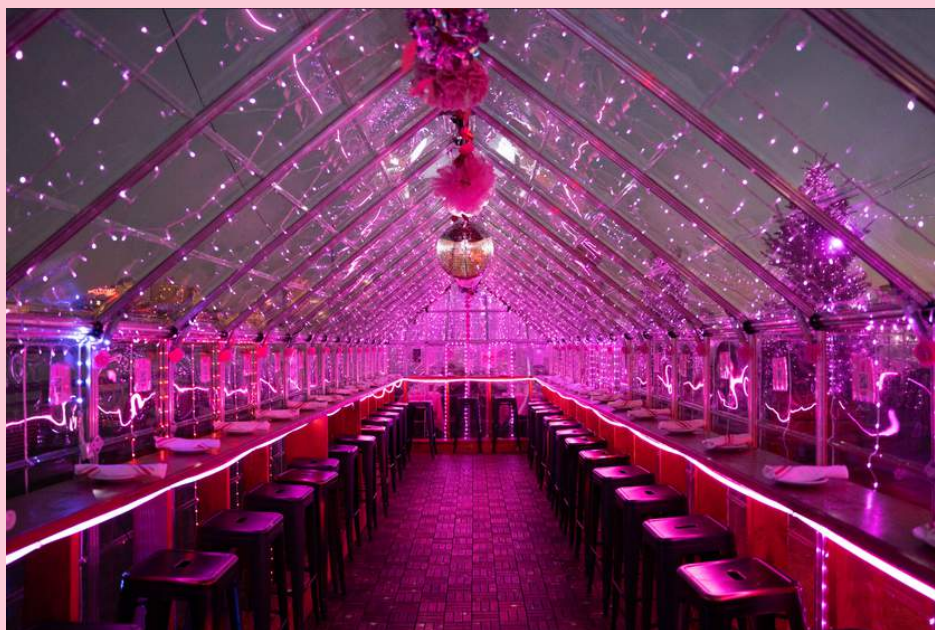

WATERMARK

Pink Pier

Cocktail Chalet

Enjoy reserved barstool seating inside of our Giant Waterfall Cocktail Disco Chalet with Disco Balls and River Views!

Semi Private Igloo

Reserved table inside of a glasshouse- Max 4 tables per glasshouse

Private Igloo

Enjoy Fully Private Waterfront Dining for up to 10 guests + get an extra 30 minutes - 2 hour time limit